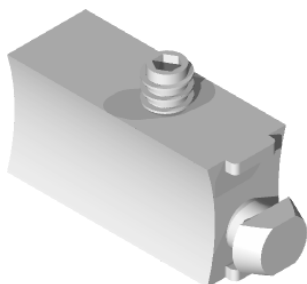

# Serie MUEBLES - 5050

CARRIL INF. VITRINA PVC

Ref: 5056

CARRIL SUP. VITRINA PVC

Ref: 5057

JUNQUILLO CONJUNTO

Ref: 5058

TAPA RANURAS

Ref: 5059

GRAPA UNIÓN TRAVESAÑ.

Ref: 5060

TAPA PARA PATAS PVC

Ref: 5061

NUDO

Ref: 5062

SOPORTE REGULABLE