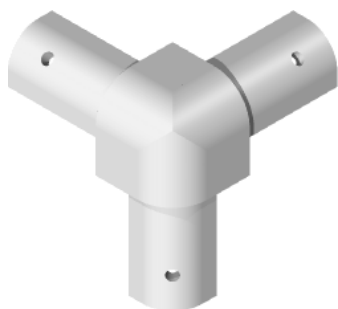

# Serie MUEBLES - 5050

ESQUINERO REDONDO

Ref: 5050

SOPORTE TAPA MESA

Ref: 5055

TRAVESAÑO 2 RANURAS

Ref: 5051

PERFIL OCTOGONAL

Ref: 5059

GRAPA UNIÓN TRAVESAÑ.

Ref: 5060

TAPA PARA PATAS PVC

Ref: 5061

NUDO

Ref: 5062

SOPORTE REGULABLE

Ref: 5009

ESCUADRA INGLETE INT.

Ref: 5015

ESCUADRA INGLETE EXT.

Ref: 5016