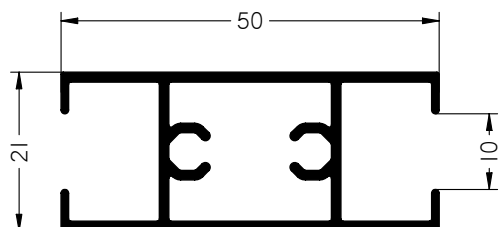

PARTELUNAS CRISTAL MONOLITICO

Ref: 6061

PARTELUNAS CLIMALIT

Ref: 6062