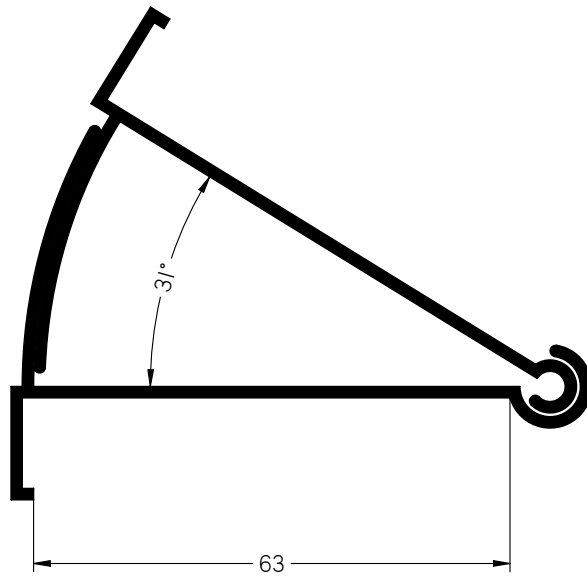

ESQUINERO REGULABLE

Ref: 3377