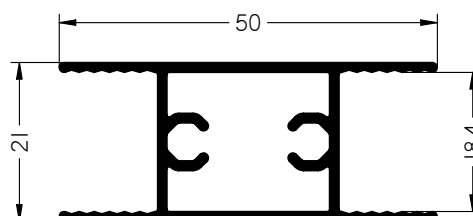

PARTELUNAS CRISTAL MONOLITICO

Ref: 6061

PARTELUNAS CLIMALIT

Ref: 6062