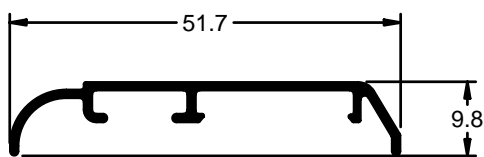

SOLAPE CAJÓN MONOLOCK

Ref: 6071

SOLAPE DE 30mm

Ref: 6085

SOLAPE DE 52mm

Ref: 6086

SOLAPE LISO DE 37mm

Ref: 6092