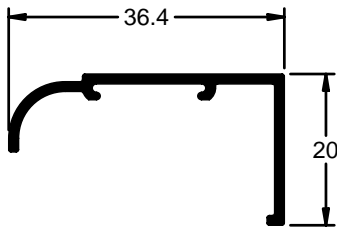

SOLAPE CAJÓN MONOLOCK

Ref: 6071

SOLAPE DE 30mm

Ref: 6085

SOLAPE DE 52mm

Ref: 6086

SOLAPE LISO DE 37mm

Ref: 6092