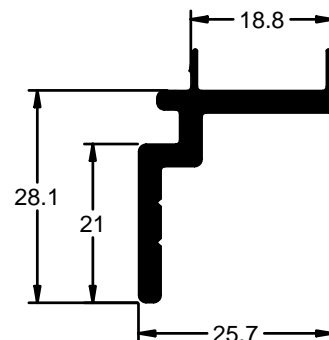

SOLAPE LISO DE 37mm

GRAPA PARA EL SOLAPE 6093

Ref: 6094