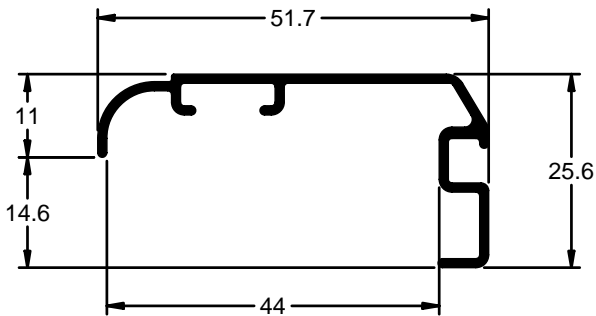

SOLAPE CAJÓN MONOLOCK

Ref: 6071

SOLAPE DE 30mm

Ref: 6085

SOLAPE DE 52mm

Ref: 6086

SOLAPE LISO DE 37mm

Ref: 6092