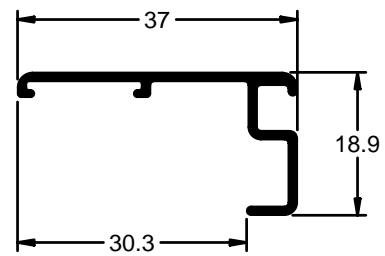

SOLAPE CAJÓN MONOLOCK

Ref: 6071

SOLAPE DE 30mm

Ref: 6085

SOLAPE DE 52mm

Ref: 6086

SOLAPE LISO DE 37mm

Ref: 6092